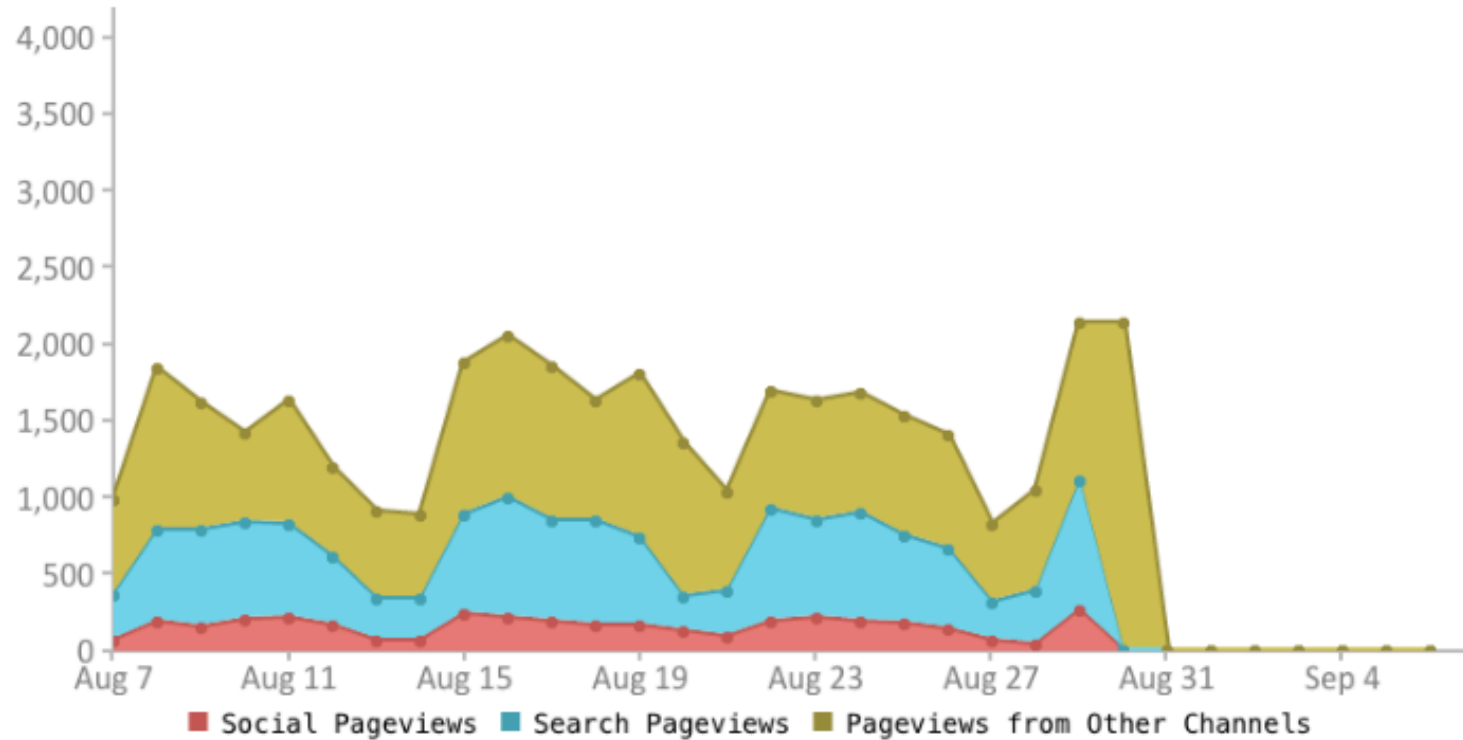

[Content Analytics](#)

[Sitewide Analytics](#)

[Lead Analytics](#)

Lead Analytics

42

Leads Generated

925

Pageviews by Leads

Date	Published Content	Active Content	Search Pageviews	Social Pageviews	Total Content Pageviews	Video Plays	Sitewide Pageviews	Page Sessions	Total Users	Leads Generated	Pageviews by Known Leads	
Aug 07, 2016	0	306	301	63	988	2	1,725	1,291	1,196	0	110	View Results
Aug 08, 2016	2	418	596	181	1,832	5	4,008	2,703	2,328	10	144	View Results
Aug 09, 2016	3	383	628	151	1,607	15	3,809	2,595	2,227	6	70	View Results