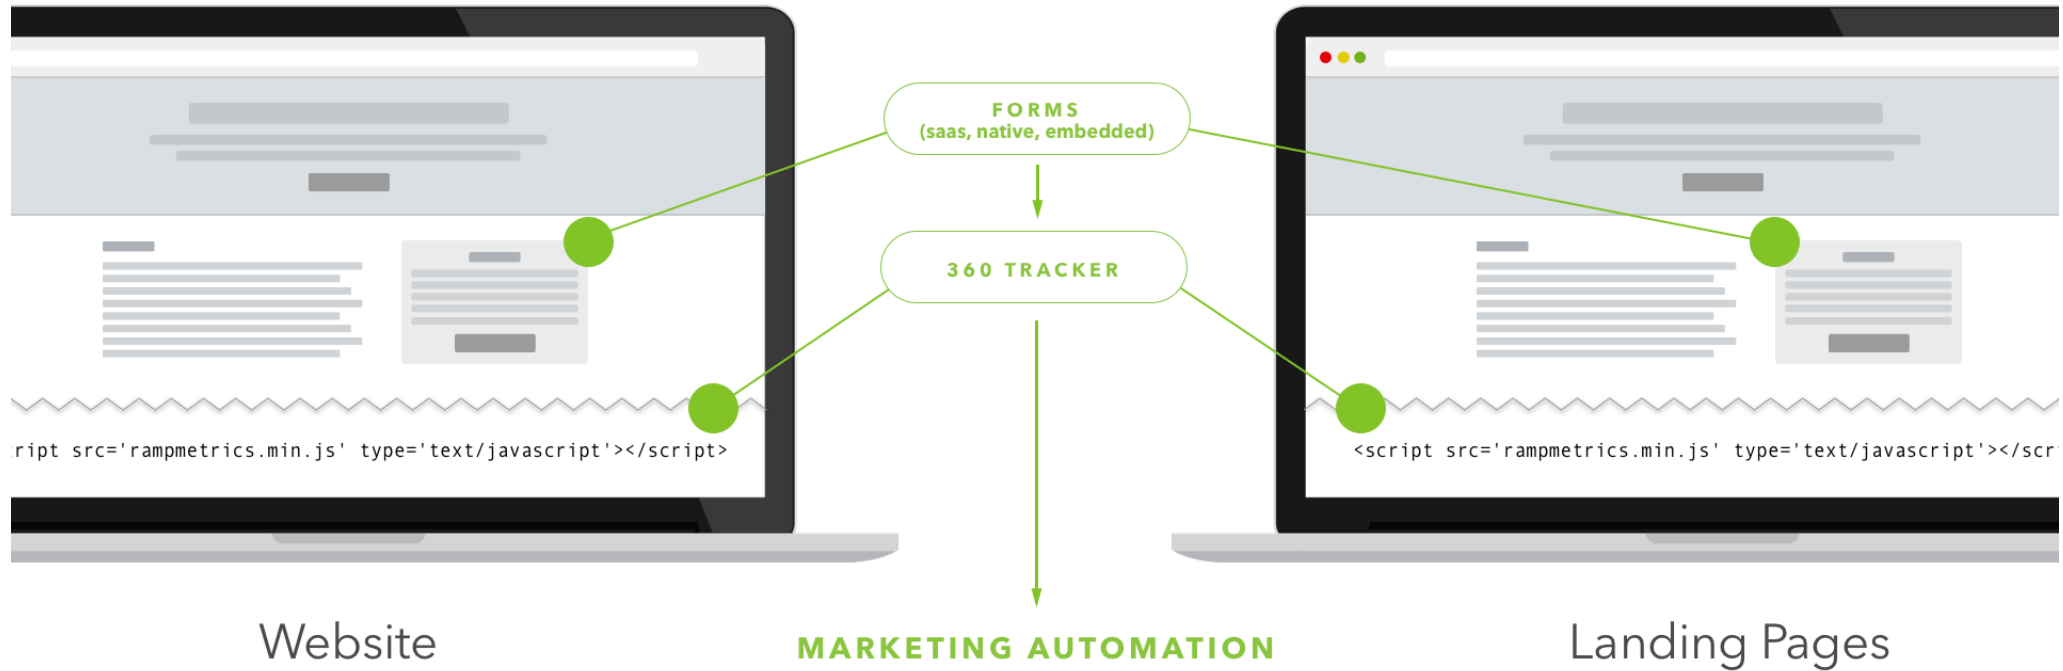

 **ramp**metrics

Source, UTM, Content Tracking

Primary Domain: yourwebsite.com

Sub Domain: info.yourwebsite.com

Marketo Landing Page to 3rd Party API Integration

MARKETO LANDING PAGE WITH FORM

MARKETO LP

MARKETO FORM

API SUBMISSION

On submission of Marketo form, script collects field data from the form and submits to the specified API in a format that the API expects. Script can optionally use the API response to validate the form data before allowing submission of Marketo form.

Marketo Embed to 3rd Party API Integration

EMBEDDED MARKETO FORM ON WEBSITE

WEBSITE

MARKETO FORM

API SUBMISSION

On submission of Marketo form, script collects field data from the form and submits to the specified API in a format that the API expects. Script can optionally use the API response to validate the form data before allowing submission of Marketo form.